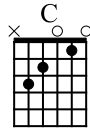

Worried Man Blues

Key of G

www.pickinlessons.com

Tune #3 - Beginner Flatpicking Guitar

G

T
A
B

C G

T
A
B