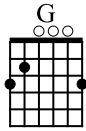

Worried Man Blues

Key of G

www.pickinlessons.com

Tune #3 - Beginner Flatpicking Guitar

G

T
A
B

C G

T
A
B