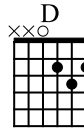

Worried Man Blues

Key of G

www.pickinlessons.com

Tune #3 - Beginner Flatpicking Guitar

G

T
A
B

C G

T
A
B